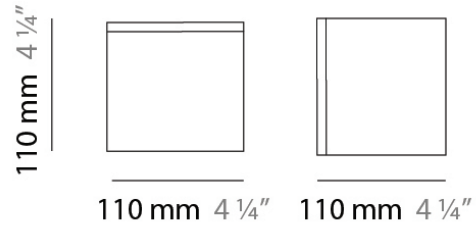

KUBIK SURFACE

D83279

PROJECT	_____
TYPE	_____
NOTES	_____
QUANTITY	_____
DATE	_____

GENERAL

Series: Kubik
Brand: Panzeri
Division: Design
Mounting Type: Surface
Mounting Location: Ceiling
Subcategory: Ambient

PHYSICAL

Shape: Square
Length (mm): 110
Length (in): 4 ⁵/₁₆
Width (mm): 110
Width (in): 4 ⁵/₁₆
Height (mm): 110
Height (in): 4 ⁵/₁₆
Light Distribution: Omnidirectional
Weight (kg): 0.66
Weight (lbs): 1.45
Diffuser: Matte White Blown Glass
Fixture Finish: WHI
Fixture Material: Metal

ELECTRICAL

Input Wattage Range: 1 - 9 W
Lamp Type: LED
Input Wattage (W): 9.5
Total Output Wattage (W): 9
Dimming: Non-Dimmable
Driver Included: Yes
Driver Location: Integrated
Driver Type: Constant Current - 120Vac
Driver Class: Class 2
Input Voltage (V): 120 - 277
Constant Current (mA): 250
Upon Request: (Not included - see components) Remote: 0-10Vdc dimming / Phase dimming @120Vac only / Non-dimming 1

LED

Color Temperature (°K): 3000
Max. Delivered Lumen (lm): 667
CRI: >80 CRI
Lamp Life (hrs): 60000

OPTICAL

RATINGS AND CERTIFICATIONS

Certified By: CSA Certified to UL and CSA Standards
IP rating: IP40