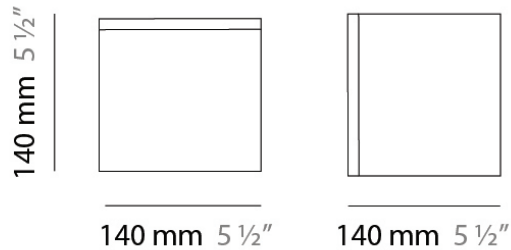

D83003

PROJECT _____

TYPE _____

NOTES _____

QUANTITY _____

DATE _____

GENERAL

Series: Kubik
Brand: Panzeri
Division: Design
Mounting Type: Surface
Mounting Location: Ceiling
Subcategory: Ambient

PHYSICAL

Shape: Square
Length (mm): 140
Length (in): 5 ½
Width (mm): 140
Width (in): 5 ½
Height (mm): 140
Height (in): 5 ½
Extension (mm): 140
Extension (in): 5 ½
Light Distribution: Omnidirectional
Weight (kg): 1.50
Weight (lbs): 3.30
Diffuser: Matte White Blown Glass
Fixture Finish: WHI
Fixture Material: Metal

ELECTRICAL

Number of Lamps: 1
Lamp Type: LED Retrofit
Lamp Shape: T4
Bulb Included: Bulb Not Included
Total Output Wattage (W): '3
Max. Wattage Per Lamp (W): 3
Lamp Base: G9
Input Voltage (V): 120

LED

OPTICAL

RATINGS AND CERTIFICATIONS

Certified By: CSA Certified to UL and CSA Standards
IP rating: IP40