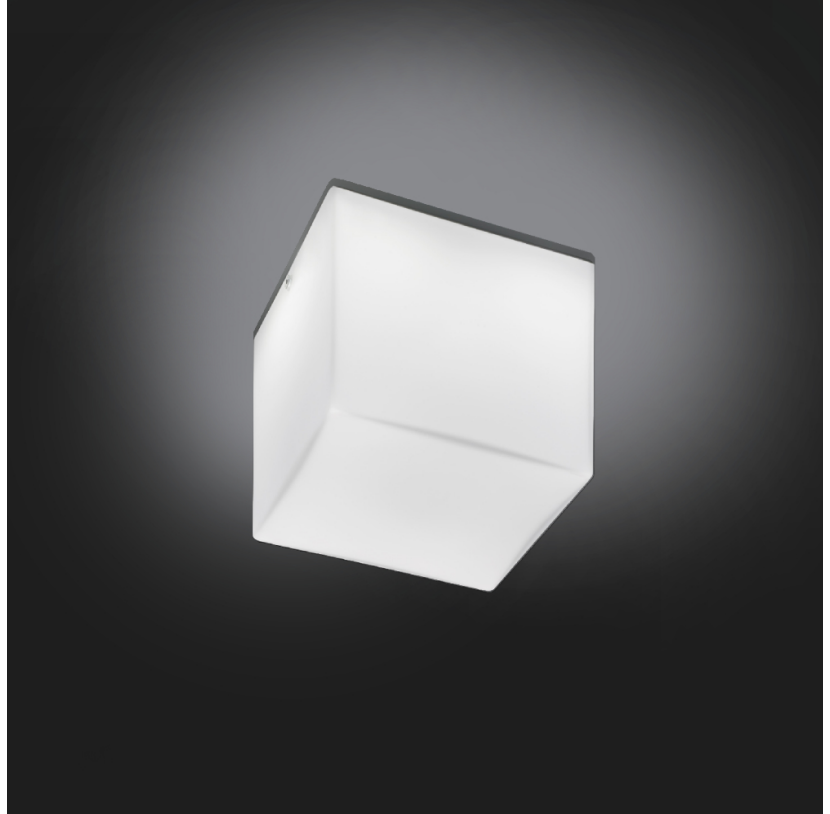

D83002

PROJECT	_____
TYPE	_____
NOTES	_____
QUANTITY	_____
DATE	_____

GENERAL

Series: Kubik
Brand: Panzeri
Division: Design
Mounting Type: Surface
Mounting Location: Ceiling
Subcategory: Ambient

PHYSICAL

Shape: Square
Length (mm): 110
Length (in): 4 ⁵/₁₆
Width (mm): 110
Width (in): 4 ⁵/₁₆
Height (mm): 110
Height (in): 4 ⁵/₁₆
Extension (mm): 100
Extension (in): 4 ⁵/₁₆
Light Distribution: Omnidirectional
Weight (kg): 0.69
Weight (lbs): 1.52
Diffuser: Matte White Blown Glass
Fixture Finish: WHI
Fixture Material: Metal

ELECTRICAL

Number of Lamps: 1
Lamp Type: LED Retrofit
Lamp Shape: T4
Bulb Included: Bulb Not Included
Total Output Wattage (W): 3
Max. Wattage Per Lamp (W): 3
Lamp Base: G9
Input Voltage (V): 120

LED

Nominal Lumen (lm): 650

OPTICAL

RATINGS AND CERTIFICATIONS

Certified By: CSA Certified to UL and CSA Standards
IP rating: IP40