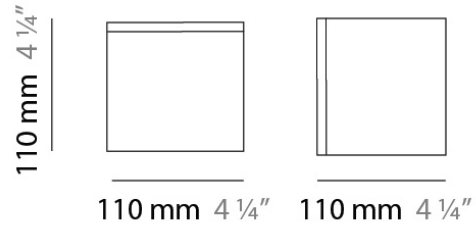

KUBIK SURFACE

D83279R9

PROJECT	
TYPE	
NOTES	
QUANTITY	
DATE	

GENERAL

Series: Kubik
Brand: Panzeri
Division: Design
Mounting Type: Surface
Mounting Location: Ceiling
Subcategory: Ambient

PHYSICAL

Shape: Square
Length (mm): 110
Length (in): 4 ⁵/₁₆
Width (mm): 110
Width (in): 4 ⁵/₁₆
Height (mm): 110
Height (in): 4 ⁵/₁₆
Light Distribution: Omnidirectional
Weight (kg): 0.66
Weight (lbs): 1.45
Diffuser: Matte White Blown Glass
Fixture Finish: WHI
Fixture Material: Metal

ELECTRICAL

Input Wattage Range: 1 - 9 W
Lamp Type: LED
Input Wattage (W): 9.5
Total Output Wattage (W): 9
Dimming: Non-Dimmable
Driver Included: Yes
Driver Location: Integrated
Driver Type: Constant Current - 120Vac
Driver Class: Class 2
Input Voltage (V): 120 - 277
Constant Current (mA): 250
Upon Request: (Not included - see components) Remote: 0-10Vdc dimming / Phase dimming @120Vac only / Non-dimming 1

LED

Delivered Lumen Range: 500 - 999 lm
Color Temperature (°K): 3000
Max. Delivered Lumen (lm): 532
Nominal Lumen (lm): 861
CRI: >90 CRI
Lamp Life (hrs): 60000

OPTICAL

RATINGS AND CERTIFICATIONS

Certified By: CSA Certified to UL and CSA Standards
IP rating: IP40